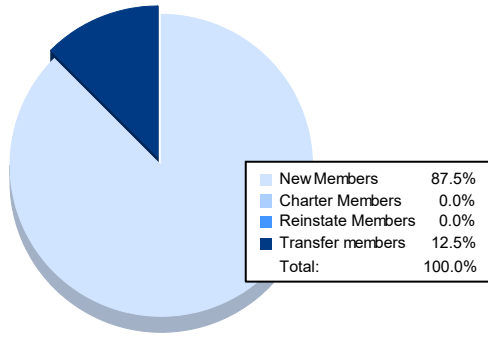

Year	New Clubs	Dropped Clubs	Gain/ Loss Clubs	New Members	Charter Members	Reinstate Members	Transfer Members	Total Member Added	Total Members Dropped	Gain/ Loss Members
2017-2018	0	2	-2	81	1	5	12	99	179	-80
2018-2019	0	0	0	83	1	3	3	90	139	-49
2019-2020	0	0	0	31	0	3	1	35	112	-77
2020-2021	0	5	-5	70	6	3	23	102	170	-68
2021-2022	0	1	-1	63	0	0	9	72	128	-56
<b>Average</b>	<b>0</b>	<b>2</b>	<b>-2</b>	<b>66</b>	<b>2</b>	<b>3</b>	<b>10</b>	<b>80</b>	<b>146</b>	<b>-66</b>

### Membership Composition June 2022 Cumulative